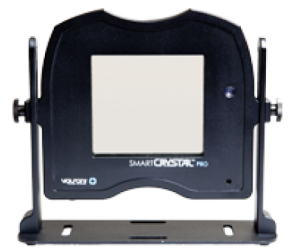

SMART CRYSTAL PRO